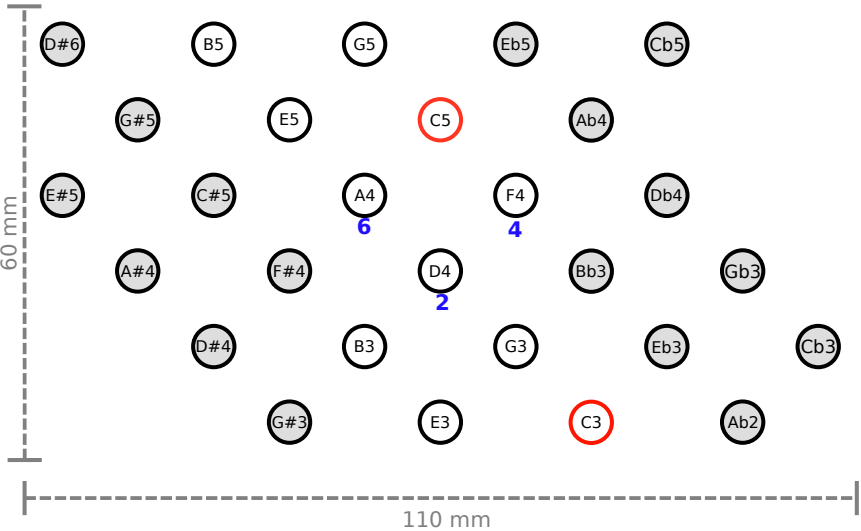

ISO EC C4R STD - MAJOR SCALES

LHS (28 buttons)

ACCIDENTALS
(GRAY)

RHS (28 buttons)

ISO EC C4R STD - MINOR SCALES

LHS (28 buttons)

ACCIDENTALS
(GRAY)

RHS (28 buttons)