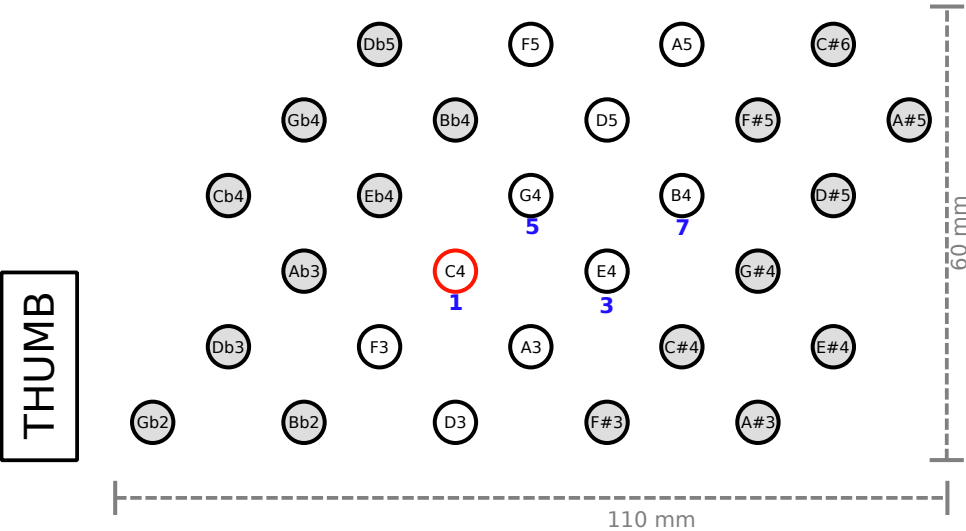

ISO EC C4R STD - MAJOR SCALES

LHS (28 buttons)

ACCIDENTALS
(GRAY)

RHS (28 buttons)

ISO EC C4R STD - MINOR SCALES

LHS (28 buttons)

ACCIDENTALS
(GRAY)

RHS (28 buttons)