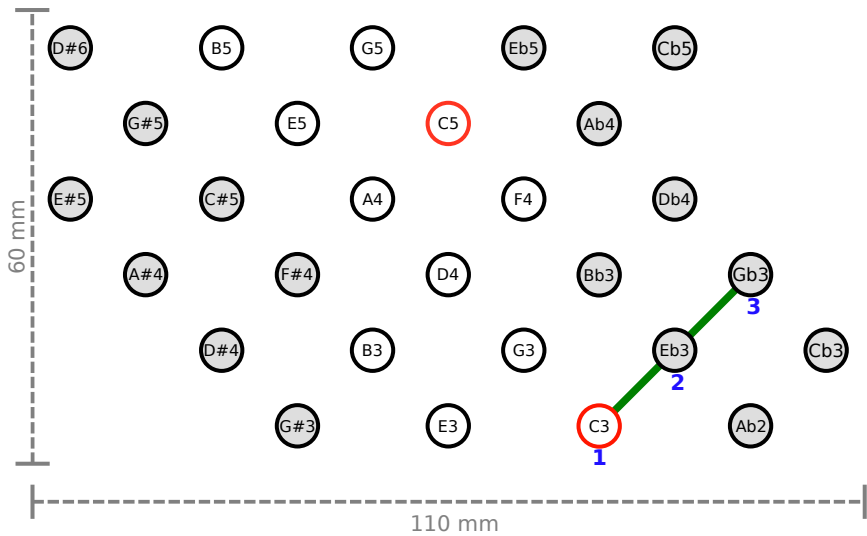

ISO EC C4R STD - AUGMENTED CHORDS

LHS (28 buttons)

ACCIDENTALS
(GRAY)

RHS (28 buttons)

ISO EC C4R STD - DIMINISHED CHORDS

LHS (28 buttons)

ACCIDENTALS
(GRAY)

RHS (28 buttons)