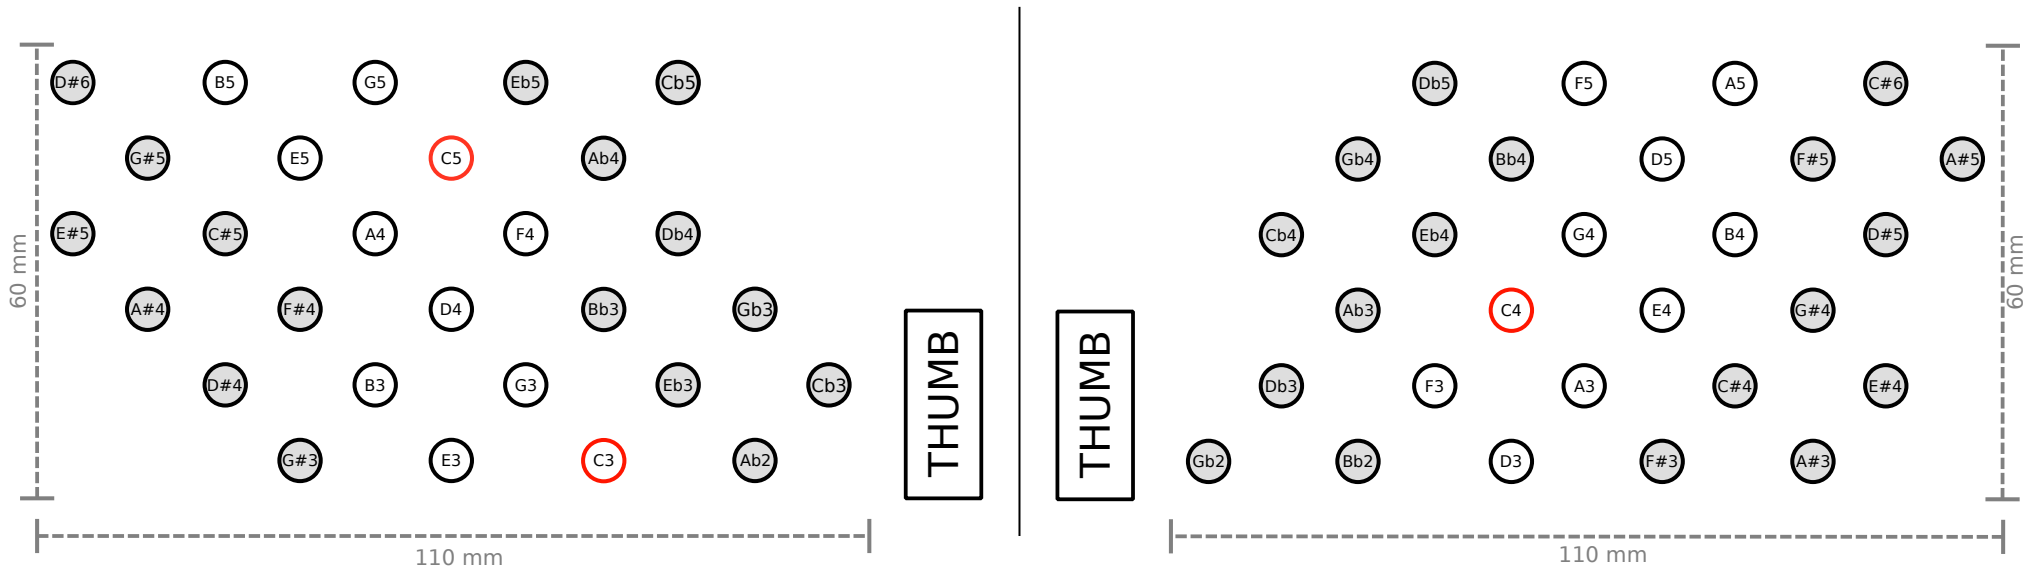

# ISO EC C4R STD LAYOUT (56 BUTTONS)

ISOMORPHIC ENGLISH CONCERTINA C4 on Right (Standard full layout)

LHS (28 buttons)

ACCIDENTALS  
(GRAY)

RHS (28 buttons)