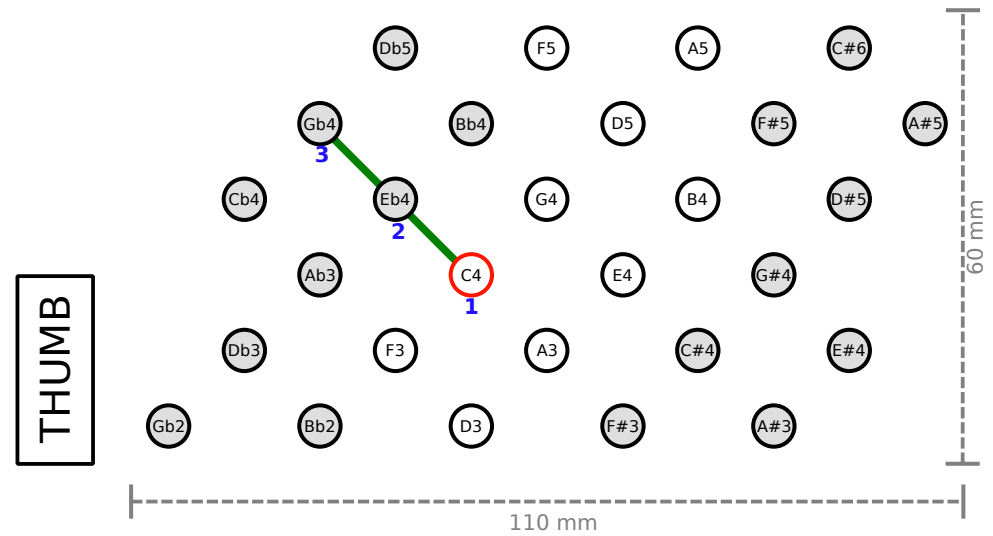

# ISO EC C4R STD - AUGMENTED CHORDS

LHS (28 buttons)

ACCIDENTALS  
(GRAY)

RHS (28 buttons)

# ISO EC C4R STD - DIMINISHED CHORDS

LHS (28 buttons)

ACCIDENTALS  
(GRAY)

RHS (28 buttons)