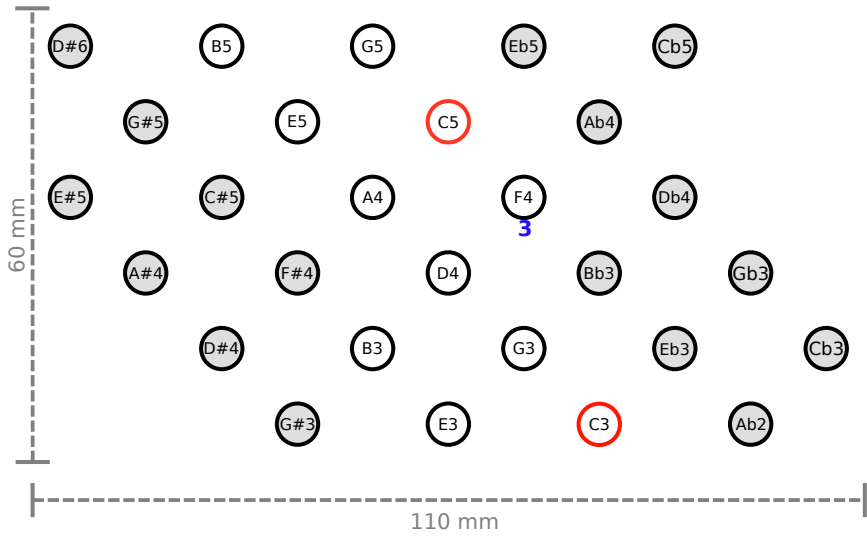

ISO EC C4R STD - BLUES SCALES

LHS (28 buttons)

ACCIDENTALS
(GRAY)

RHS (28 buttons)

ISO EC C4R STD - PENTATONIC SCALES

LHS (28 buttons)

ACCIDENTALS
(GRAY)

RHS (28 buttons)