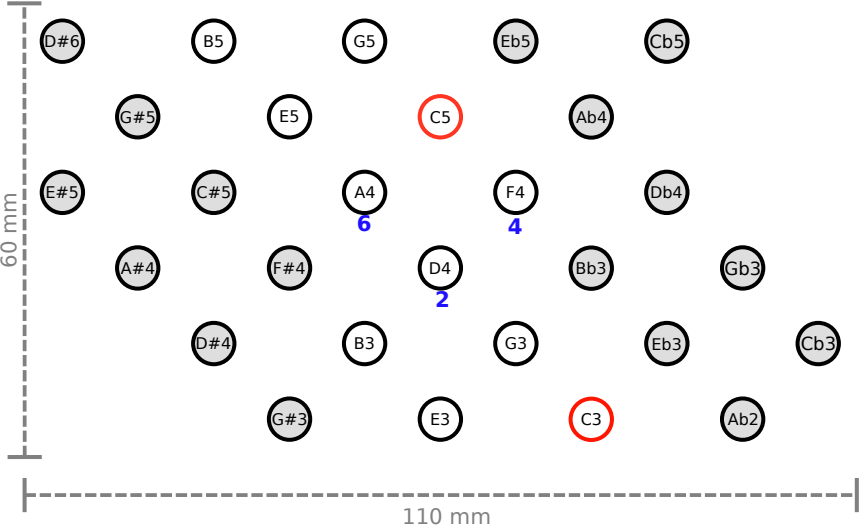

## Buttons Distance (mm)

# ISO EC C4R STD - MAJOR SCALES

LHS (28 buttons)

ACCIDENTALS  
(GRAY)

RHS (28 buttons)