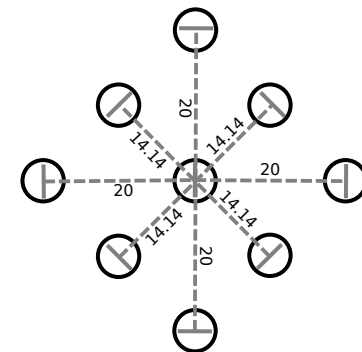

# ISO EC C4R STD LAYOUT (56 BUTTONS)

ISOMORPHIC ENGLISH CONCERTINA C4 on Right (Standard full layout)

LHS (28 buttons)

ACCIDENTALS  
(GRAY)

RHS (28 buttons)

## Buttons Dimensions

Drawing to scale (when printed)

- Button diameter 5mm
- Hole diameter 6mm
- Clearance button to hole 0.5mm from button perimeter.

## Buttons Distance (mm)

# ISO EC C4R STD - MAJOR SCALES

LHS (28 buttons)

ACCIDENTALS  
(GRAY)

RHS (28 buttons)