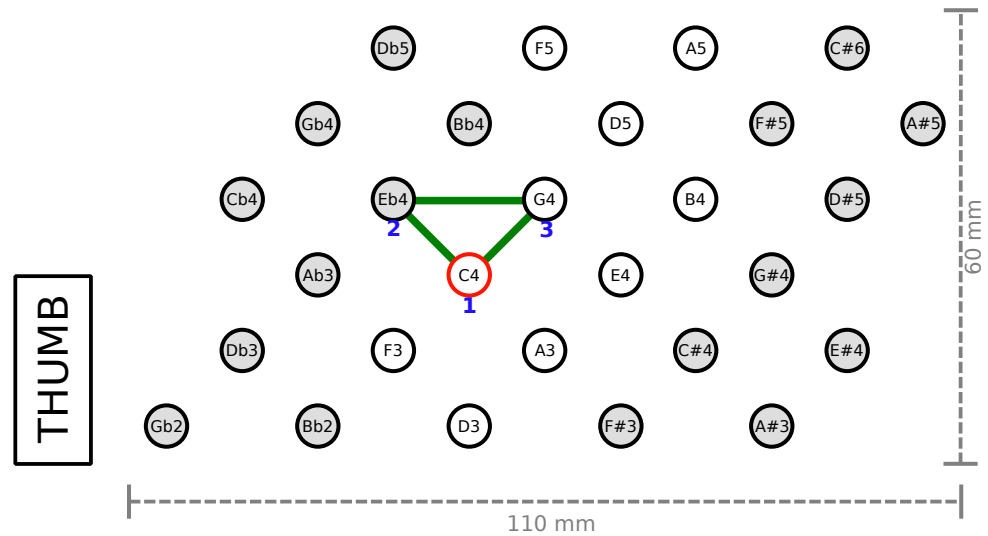

ISO EC C4R STD - MAJOR CHORDS

LHS (28 buttons)

ACCIDENTALS
(GRAY)

RHS (28 buttons)

ISO EC C4R STD - MINOR CHORDS

LHS (28 buttons)

ACCIDENTALS
(GRAY)

RHS (28 buttons)