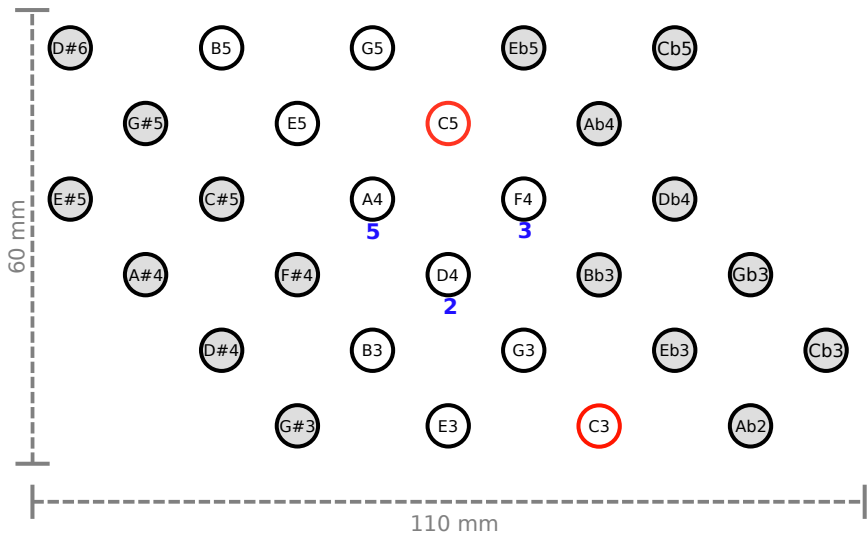

ISO EC C4R STD - BLUES SCALES

LHS (28 buttons)

ACCIDENTALS
(GRAY)

RHS (28 buttons)

ISO EC C4R STD - PENTATONIC SCALES

LHS (28 buttons)

ACCIDENTALS
(GRAY)

RHS (28 buttons)