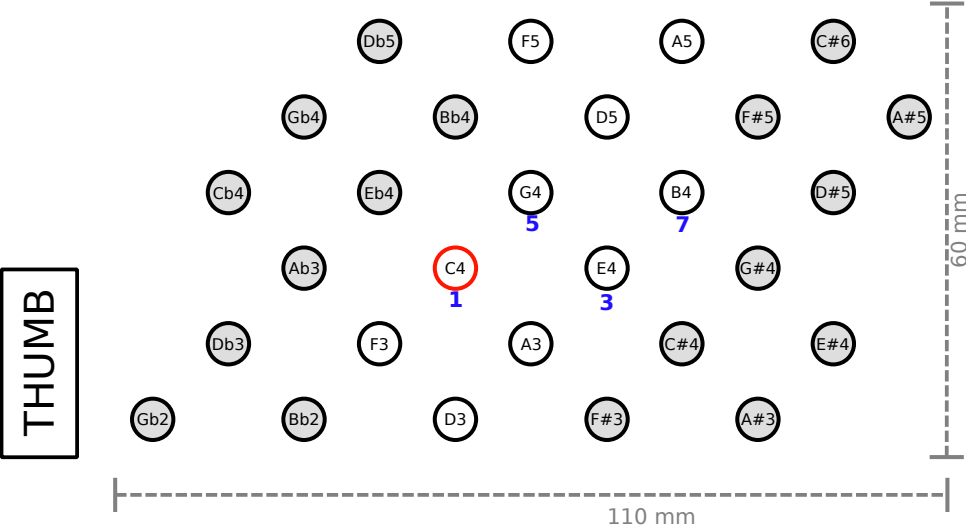

## Buttons Distance (mm)

# ISO EC C4R STD - MAJOR SCALES

LHS (28 buttons)

ACCIDENTALS  
(GRAY)

RHS (28 buttons)