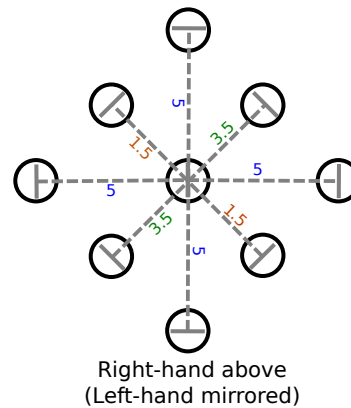

Button Intervals (semi-tones)