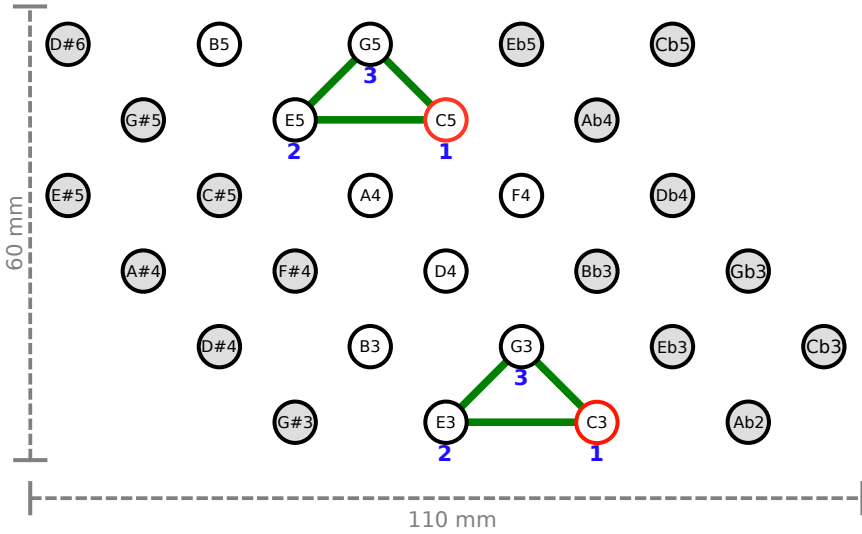

ISO EC C4R STD - MAJOR CHORDS

LHS (28 buttons)

ACCIDENTALS
(GRAY)

RHS (28 buttons)

ISO EC C4R STD - MINOR CHORDS

LHS (28 buttons)

ACCIDENTALS
(GRAY)

RHS (28 buttons)