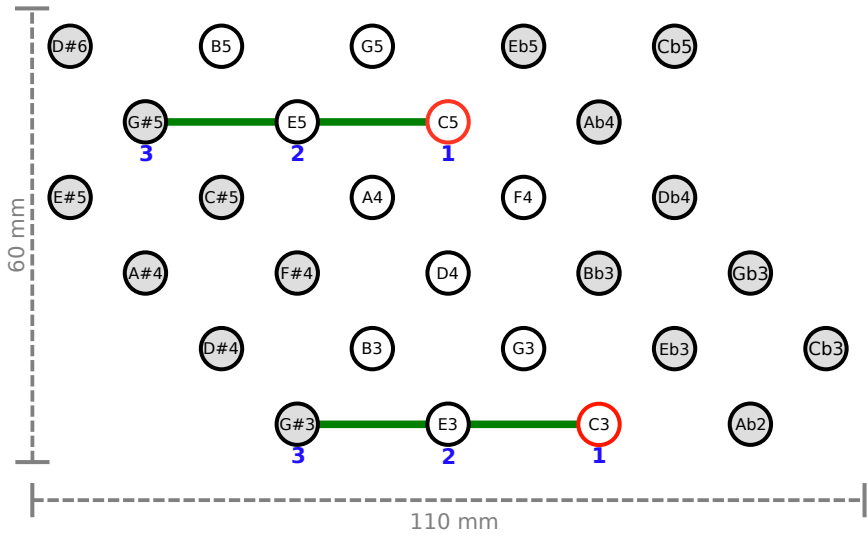

ISO EC C4R STD - AUGMENTED CHORDS

LHS (28 buttons)

ACCIDENTALS
(GRAY)

RHS (28 buttons)

ISO EC C4R STD - DIMINISHED CHORDS

LHS (28 buttons)

ACCIDENTALS
(GRAY)

RHS (28 buttons)