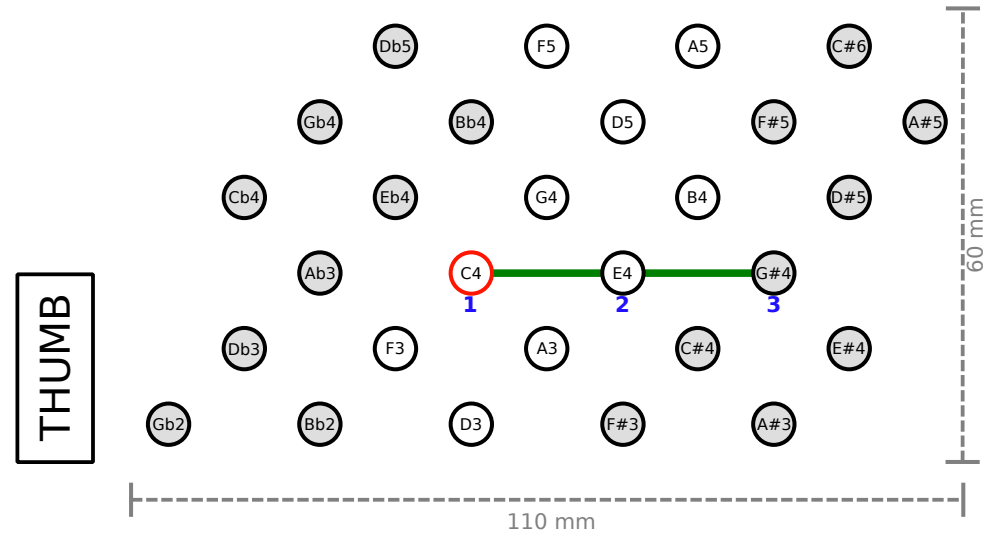

# ISO EC C4R STD - MINOR CHORDS

LHS (28 buttons)

ACCIDENTALS  
(GRAY)

RHS (28 buttons)

# ISO EC C4R STD - AUGMENTED CHORDS

LHS (28 buttons)

ACCIDENTALS  
(GRAY)

RHS (28 buttons)