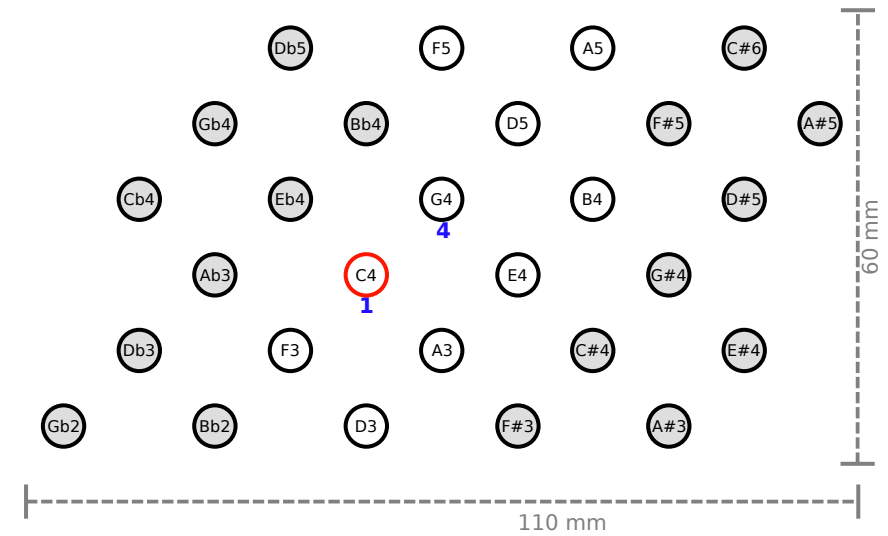

ISO EC C4R STD - BLUES SCALES

LHS (28 buttons)

ACCIDENTALS
(GRAY)

RHS (28 buttons)

ISO EC C4R STD - PENTATONIC SCALES

LHS (28 buttons)

ACCIDENTALS
(GRAY)

RHS (28 buttons)