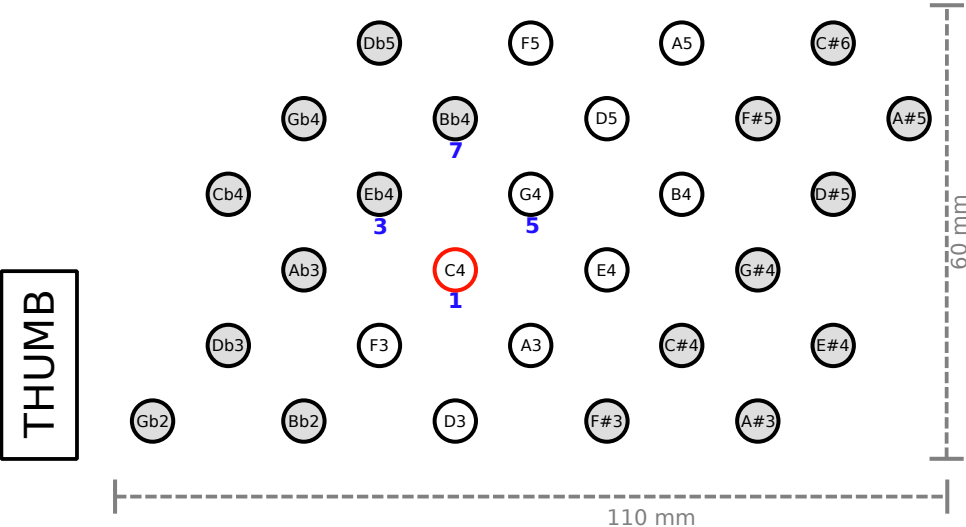

## Buttons Distance (mm)

# ISO EC C4R STD - MAJOR SCALES

LHS (28 buttons)

ACCIDENTALS  
(GRAY)

RHS (28 buttons)

# ISO EC C4R STD - MINOR SCALES

LHS (28 buttons)

ACCIDENTALS  
(GRAY)

RHS (28 buttons)