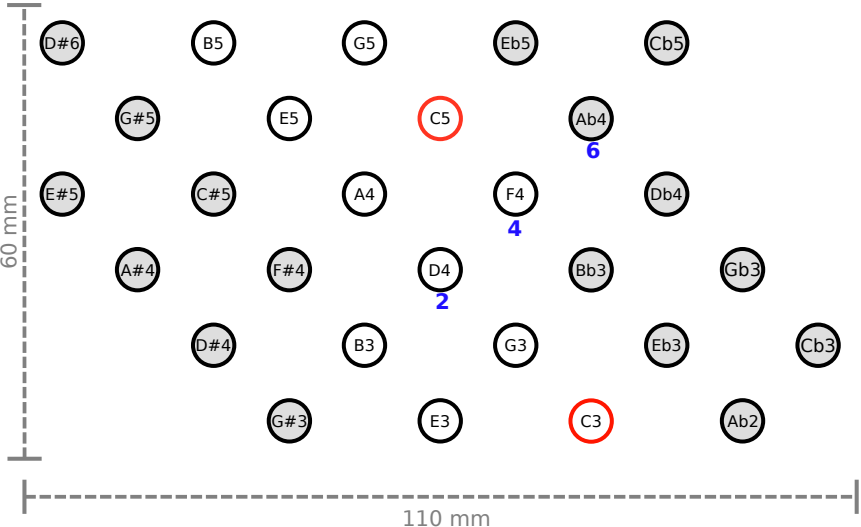

ISO EC C4R STD - MAJOR SCALES

LHS (28 buttons)

ACCIDENTALS
(GRAY)

RHS (28 buttons)

ISO EC C4R STD - MINOR SCALES

LHS (28 buttons)

ACCIDENTALS
(GRAY)

RHS (28 buttons)