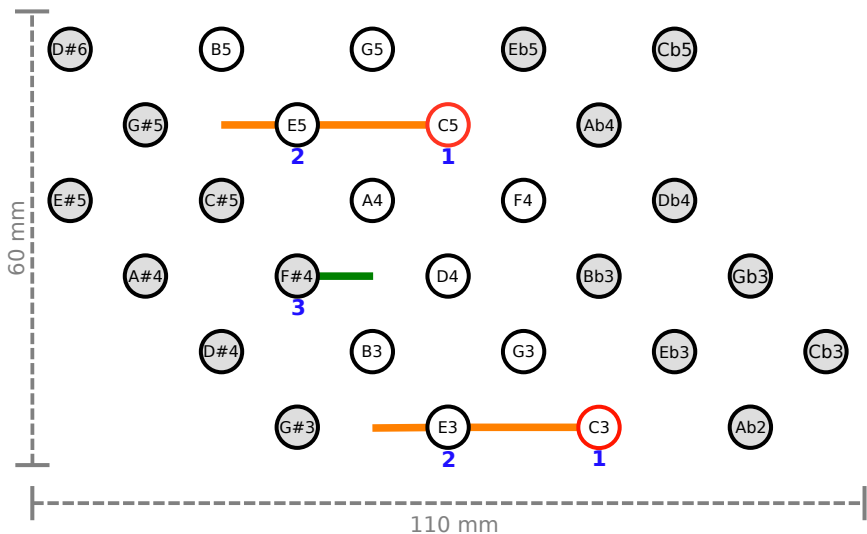

# ISO EC C4R STD - DIMINISHED CHORDS

LHS (28 buttons)

ACCIDENTALS  
(GRAY)

RHS (28 buttons)

# ISO EC C4R STD - FLAT 5 CHORDS

LHS (28 buttons)

ACCIDENTALS  
(GRAY)

RHS (28 buttons)