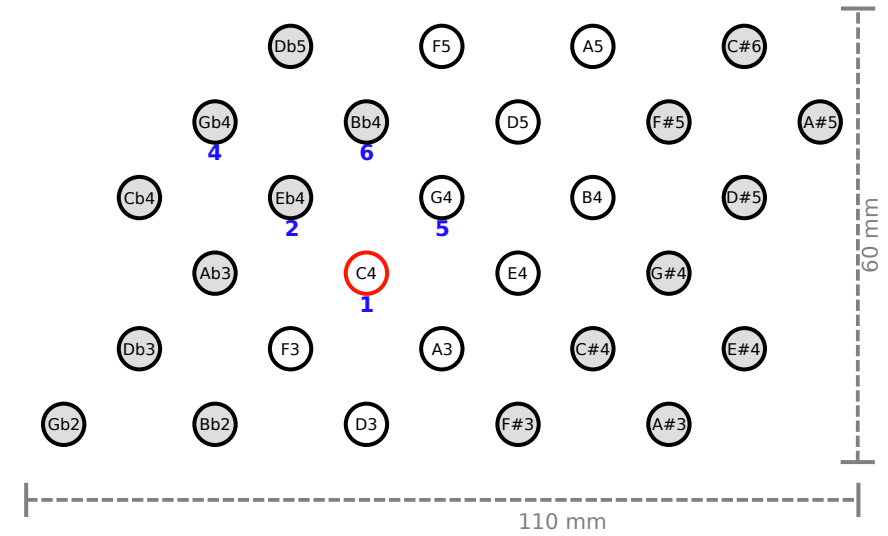

ISO EC C4R STD - BLUES SCALES

LHS (28 buttons)

ACCIDENTALS
(GRAY)

RHS (28 buttons)

ISO EC C4R STD - PENTATONIC SCALES

LHS (28 buttons)

ACCIDENTALS
(GRAY)

RHS (28 buttons)