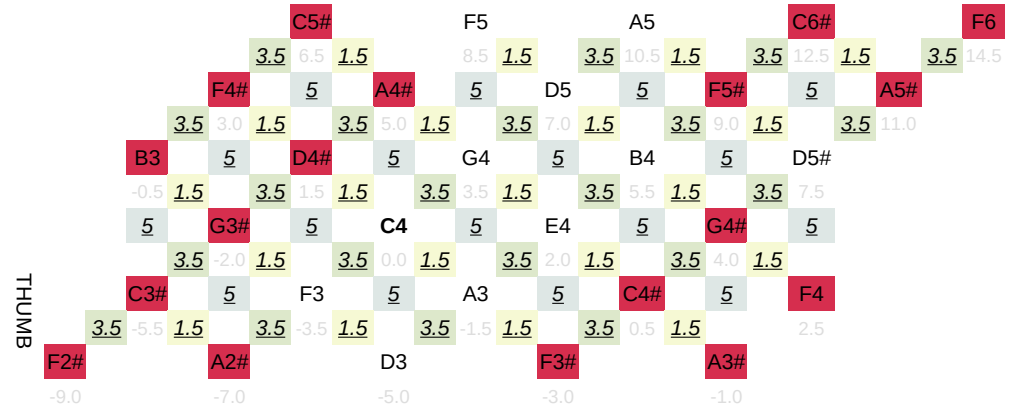

# ISO EC C4R STD LAYOUT (56 BUTTONS)

ISOMORPHIC ENGLISH CONCERTINA C4 on Right (Standard full layout)

LHS (28 buttons)

ACCIDENTALS  
(GRAY)

RHS (28 buttons)

## Button Intervals (semi-tones)

# ISO EC C4R STD - PENTATONIC SCALES

LHS (28 buttons)

ACCIDENTALS  
(GRAY)

RHS (28 buttons)