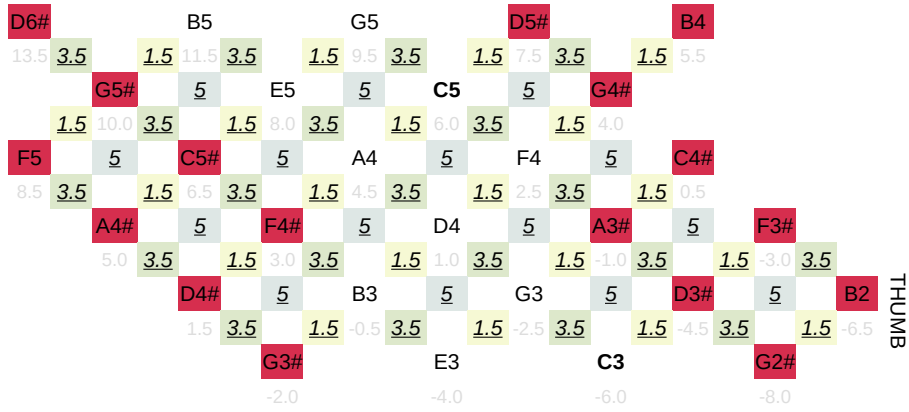

# ISO EC C4R STD LAYOUT (56 BUTTONS)

ISOMORPHIC ENGLISH CONCERTINA C4 on Right (Standard full layout)

LHS (28 buttons)

ACCIDENTALS  
(GRAY)

RHS (28 buttons)

## Buttons Dimensions

Drawing to scale (when printed)

- Button diameter 5mm
- Hole diameter 6mm
- Clearance button to hole 0.5mm from button perimeter.

## Button Intervals (semi-tones)

# ISO EC C4R STD - PENTATONIC SCALES

LHS (28 buttons)

ACCIDENTALS  
(GRAY)

RHS (28 buttons)