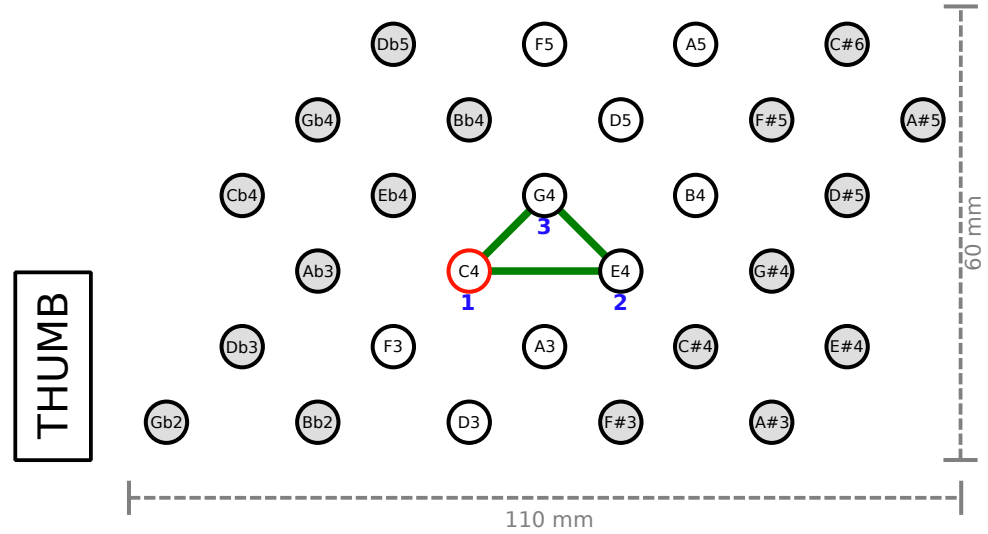

ISO EC C4R STD - MAJOR CHORDS

LHS (28 buttons)

ACCIDENTALS
(GRAY)

RHS (28 buttons)

ISO EC C4R STD - MINOR CHORDS

LHS (28 buttons)

ACCIDENTALS
(GRAY)

RHS (28 buttons)