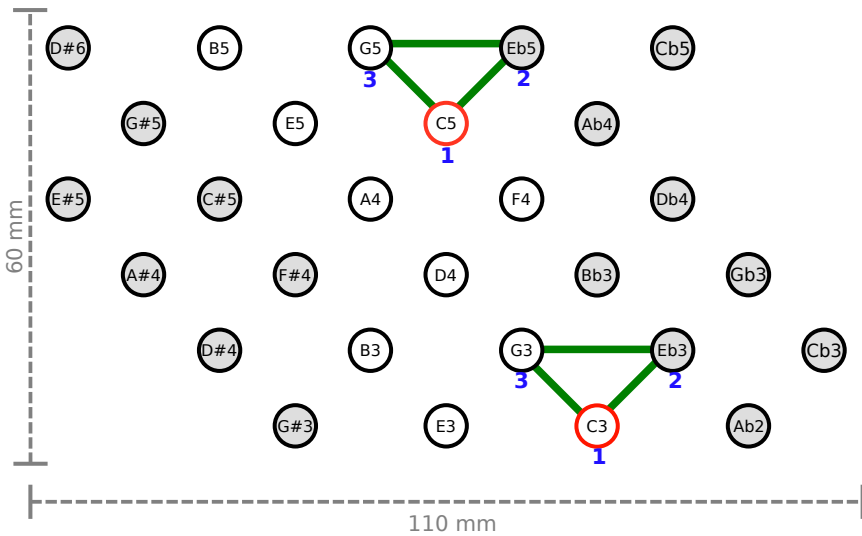

ISO EC C4R STD - MAJOR CHORDS

LHS (28 buttons)

ACCIDENTALS
(GRAY)

RHS (28 buttons)

ISO EC C4R STD - MINOR CHORDS

LHS (28 buttons)

ACCIDENTALS
(GRAY)

RHS (28 buttons)