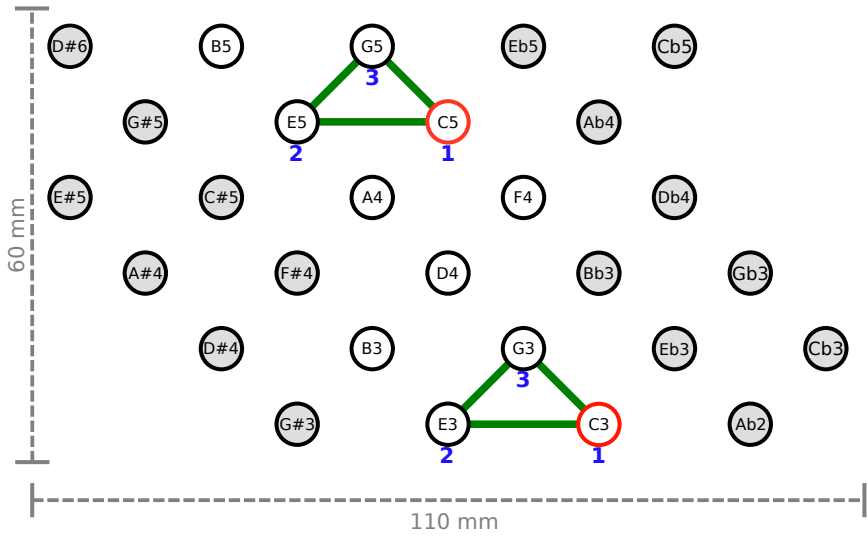

ISO EC C4R STD - MAJOR CHORDS

LHS (28 buttons)

ACCIDENTALS
(GRAY)

RHS (28 buttons)

ISO EC C4R STD - MINOR CHORDS

LHS (28 buttons)

ACCIDENTALS
(GRAY)

RHS (28 buttons)