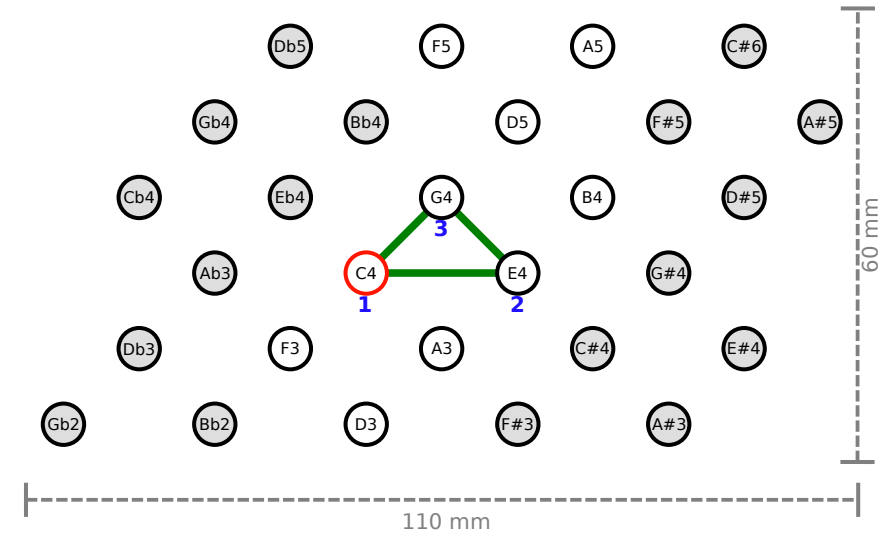

ISO EC C4R STD - MAJOR CHORDS

LHS (28 buttons)

ACCIDENTALS
(GRAY)

RHS (28 buttons)

ISO EC C4R STD - MINOR CHORDS

LHS (28 buttons)

ACCIDENTALS
(GRAY)

RHS (28 buttons)