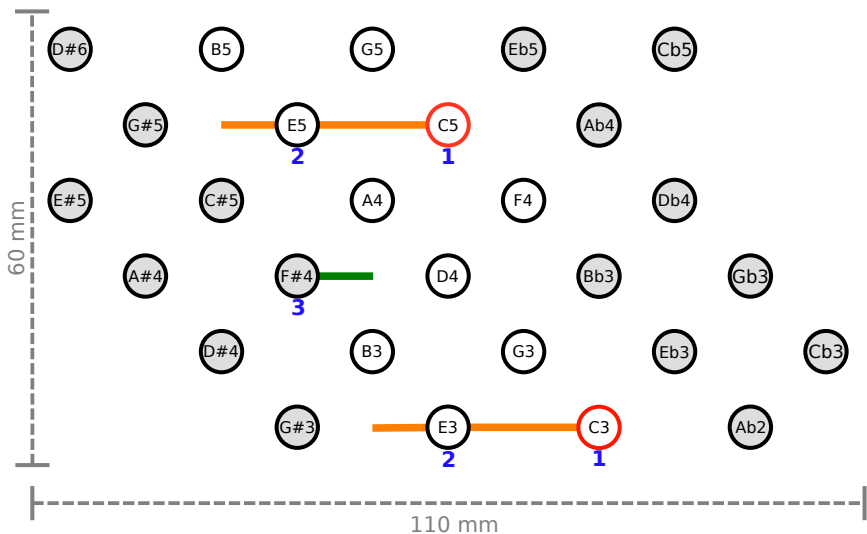

ISO EC C4R STD - FLAT 5 CHORDS

LHS (28 buttons)

ACCIDENTALS
(GRAY)

RHS (28 buttons)

ISO EC C4R STD - SUS 4 CHORDS

LHS (28 buttons)

ACCIDENTALS
(GRAY)

RHS (28 buttons)