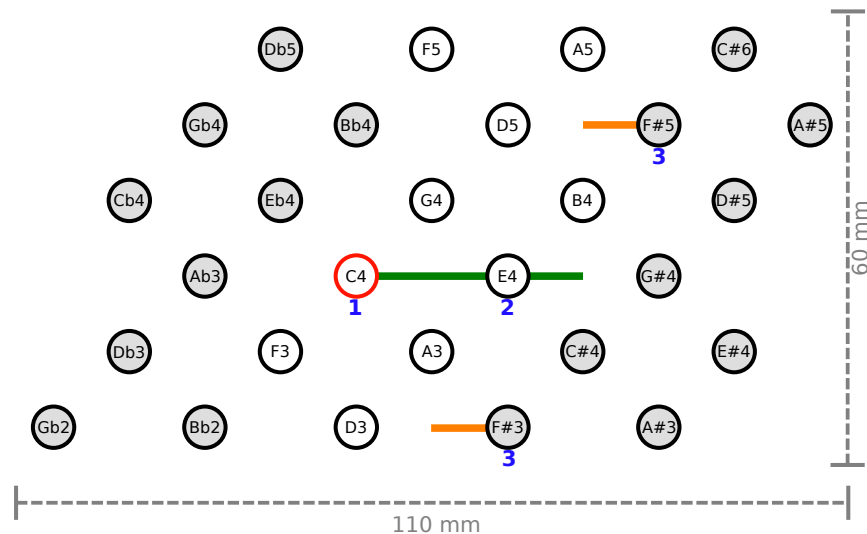

ISO EC C4R STD - FLAT 5 CHORDS

LHS (28 buttons)

ACCIDENTALS
(GRAY)

RHS (28 buttons)

ISO EC C4R STD - SUS 4 CHORDS

LHS (28 buttons)

ACCIDENTALS
(GRAY)

RHS (28 buttons)