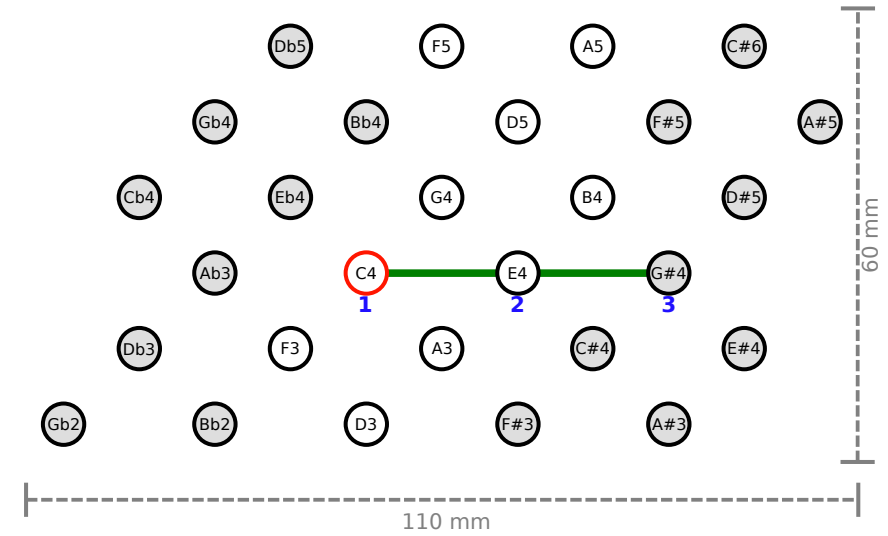

ISO EC C4R STD - AUGMENTED CHORDS

LHS (28 buttons)

ACCIDENTALS
(GRAY)

RHS (28 buttons)

THUMB

THUMB

ISO EC C4R STD - DIMINISHED CHORDS

LHS (28 buttons)

ACCIDENTALS
(GRAY)

RHS (28 buttons)

THUMB

THUMB