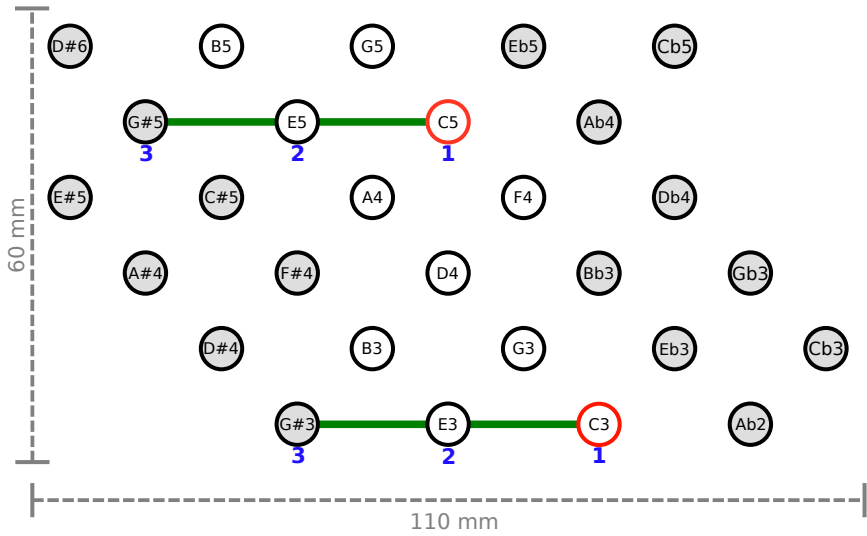

ISO EC C4R STD - AUGMENTED CHORDS

LHS (28 buttons)

ACCIDENTALS
(GRAY)

RHS (28 buttons)

THUMB

THUMB

ISO EC C4R STD - DIMINISHED CHORDS

LHS (28 buttons)

ACCIDENTALS
(GRAY)

RHS (28 buttons)

THUMB

THUMB