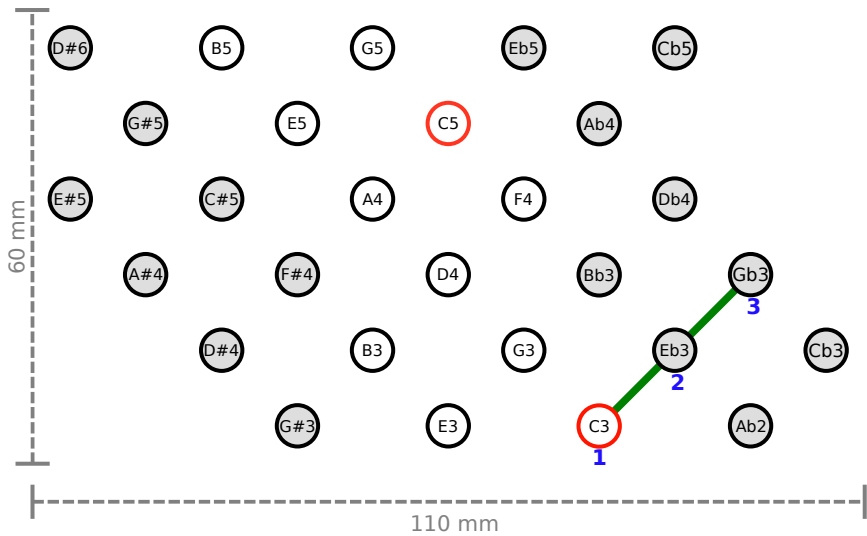

ISO EC C4R STD - AUGMENTED CHORDS

LHS (28 buttons)

ACCIDENTALS
(GRAY)

RHS (28 buttons)

THUMB

THUMB

ISO EC C4R STD - DIMINISHED CHORDS

LHS (28 buttons)

ACCIDENTALS
(GRAY)

RHS (28 buttons)

THUMB

THUMB