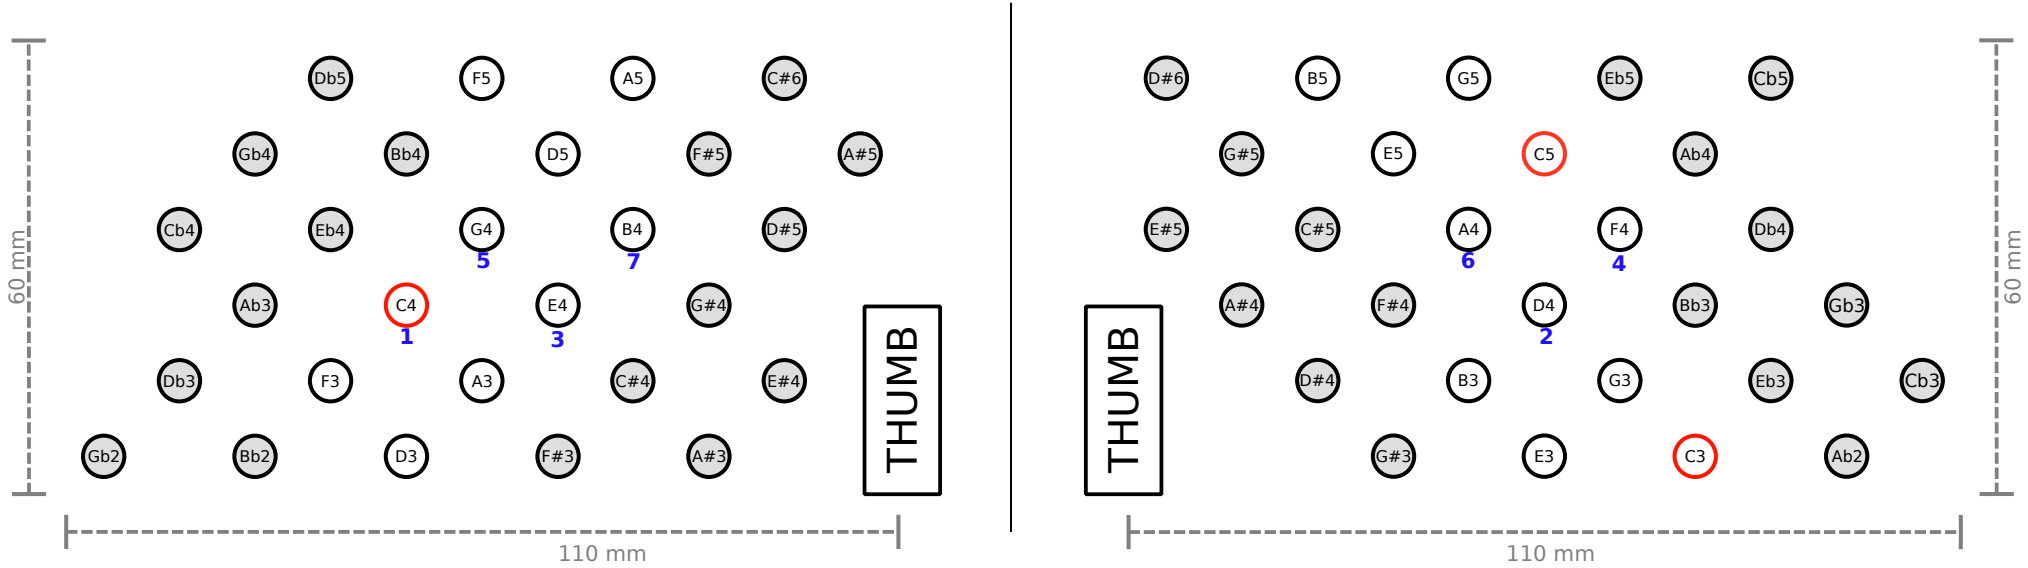

ISO EC C4L STD - MAJOR SCALES

LHS (28 buttons)

ACCIDENTALS
(GRAY)

RHS (28 buttons)

ISO EC C4L STD - MINOR SCALES

LHS (28 buttons)

ACCIDENTALS
(GRAY)

RHS (28 buttons)