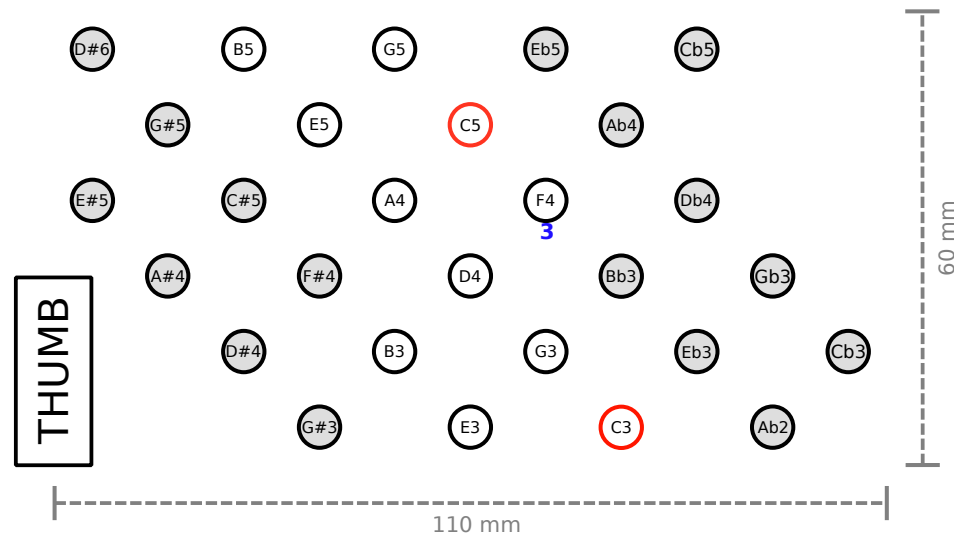

ISO EC C4L STD - BLUES SCALES

LHS (28 buttons)

ACCIDENTALS
(GRAY)

RHS (28 buttons)

ISO EC C4L STD - PENTATONIC SCALES

LHS (28 buttons)

ACCIDENTALS
(GRAY)

RHS (28 buttons)