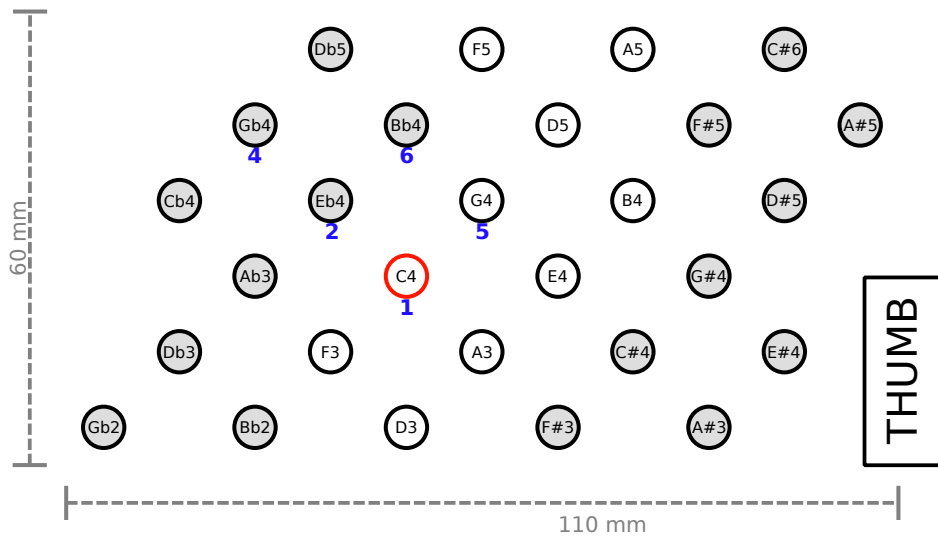

ISO EC C4L STD - BLUES SCALES

LHS (28 buttons)

ACCIDENTALS
(GRAY)

RHS (28 buttons)

ISO EC C4L STD - PENTATONIC SCALES

LHS (28 buttons)

ACCIDENTALS
(GRAY)

RHS (28 buttons)