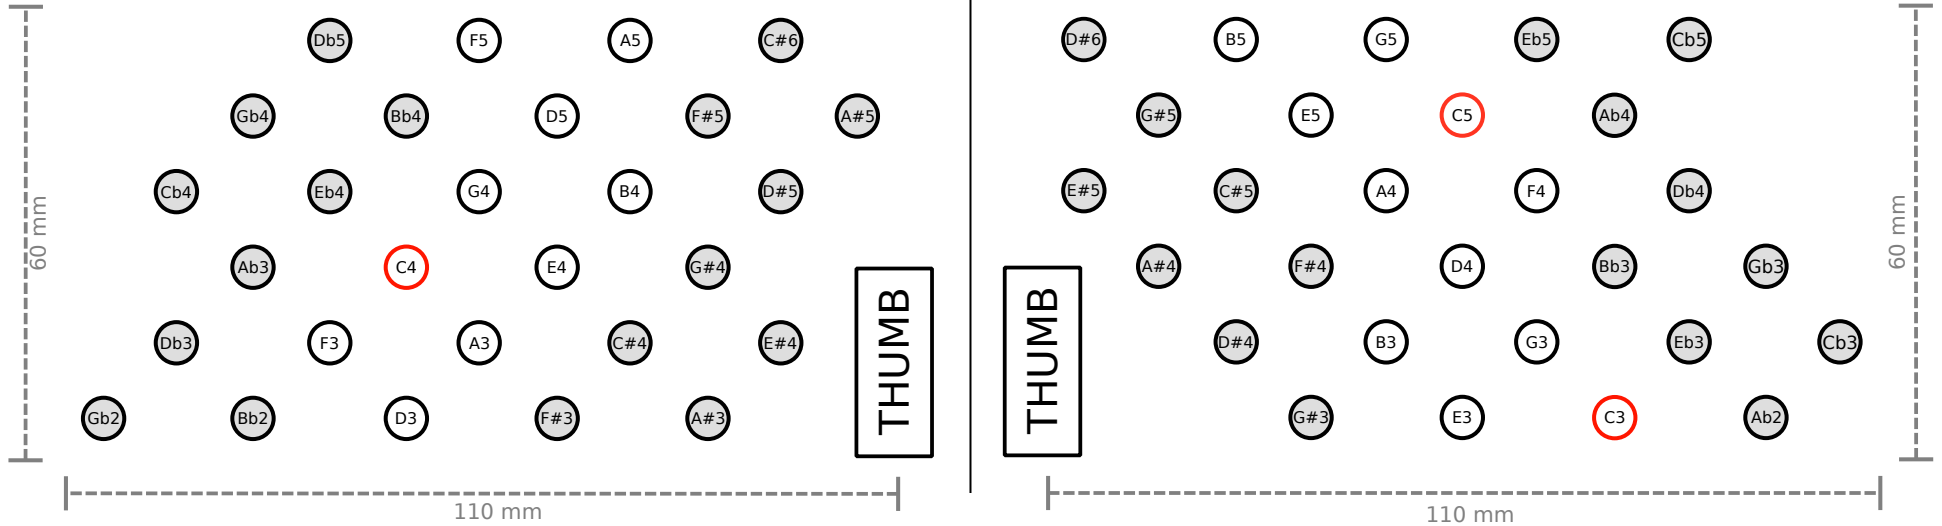

ISO EC C4L STD LAYOUT (56 BUTTONS)

ISOMORPHIC ENGLISH CONCERTINA C4 on Left (Standard full layout)

LHS (28 buttons)

ACCIDENTALS
(GRAY)

RHS (28 buttons)

Buttons Dimensions

Drawing to scale (when printed)

- Button diameter 5mm
- Hole diameter 6mm
- Clearance button to hole 0.5mm from button perimeter.

Button Intervals (semi-tones)

Right-hand above
(Left-hand mirrored)

Buttons Distance (mm)