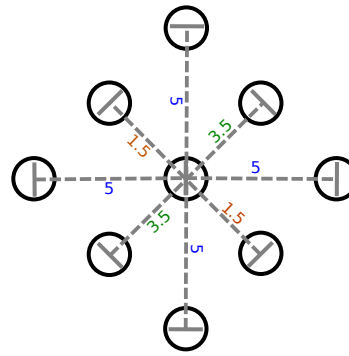

ISO EC C4L STD LAYOUT (56 BUTTONS)

ISOMORPHIC ENGLISH CONCERTINA C4 on Left (Standard full layout)

LHS (28 buttons)

ACCIDENTALS
(GRAY)

RHS (28 buttons)

Buttons Dimensions

Drawing to scale (when printed)

- Button diameter 5mm
- Hole diameter 6mm
- Clearance button to hole 0.5mm from button perimeter.

Button Intervals (semi-tones)

Right-hand above
(Left-hand mirrored)

Buttons Distance (mm)