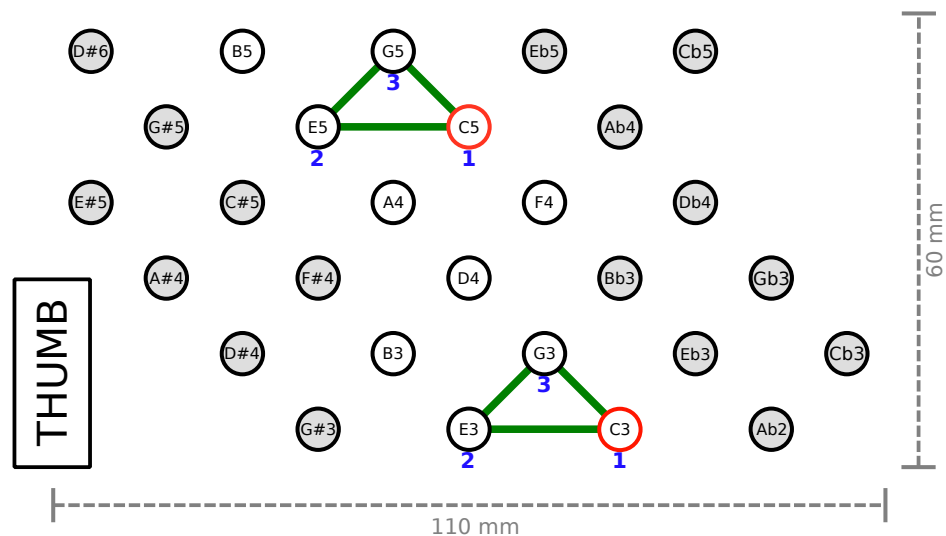

## ISO EC C4L STD - MAJOR CHORDS

LHS (28 buttons)

ACCIDENTALS  
(GRAY)

RHS (28 buttons)

## ISO EC C4L STD - MINOR CHORDS

LHS (28 buttons)

ACCIDENTALS  
(GRAY)

RHS (28 buttons)