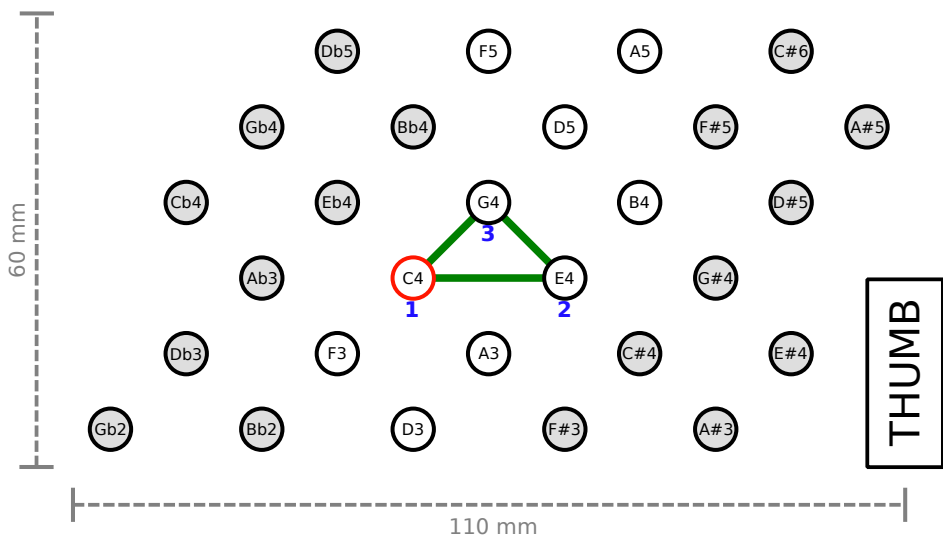

## ISO EC C4L STD - MAJOR CHORDS

LHS (28 buttons)

ACCIDENTALS  
(GRAY)

RHS (28 buttons)

## ISO EC C4L STD - MINOR CHORDS

LHS (28 buttons)

ACCIDENTALS  
(GRAY)

RHS (28 buttons)