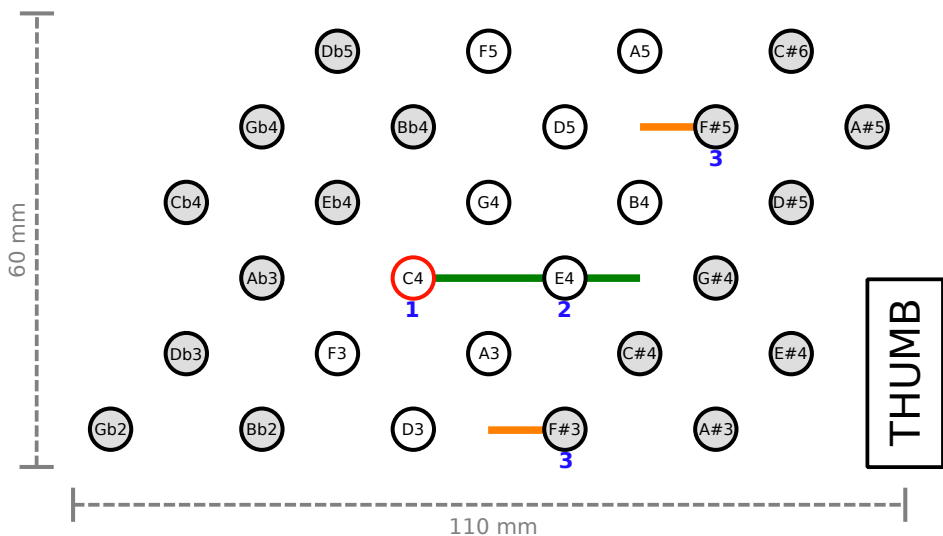

ISO EC C4L STD - FLAT 5 CHORDS

LHS (28 buttons)

ACCIDENTALS
(GRAY)

RHS (28 buttons)

ISO EC C4L STD - SUS 4 CHORDS

ACCIDENTALS
(GRAY)

LHS (28 buttons)

RHS (28 buttons)