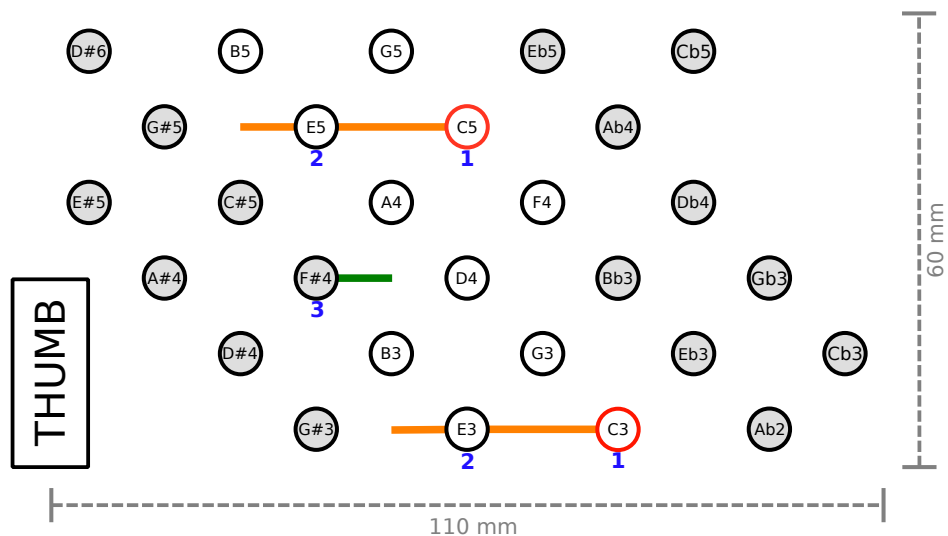

ISO EC C4L STD - FLAT 5 CHORDS

LHS (28 buttons)

ACCIDENTALS
(GRAY)

RHS (28 buttons)

ISO EC C4L STD - SUS 4 CHORDS

ACCIDENTALS
(GRAY)

LHS (28 buttons)

RHS (28 buttons)