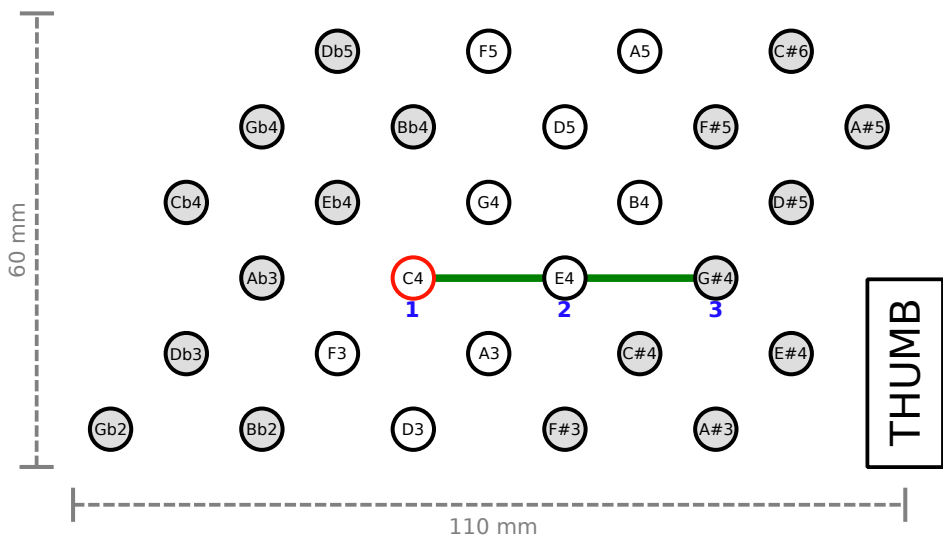

ISO EC C4L STD - AUGMENTED CHORDS

LHS (28 buttons)

ACCIDENTALS
(GRAY)

RHS (28 buttons)

ISO EC C4L STD - DIMINISHED CHORDS

LHS (28 buttons)

ACCIDENTALS
(GRAY)

RHS (28 buttons)