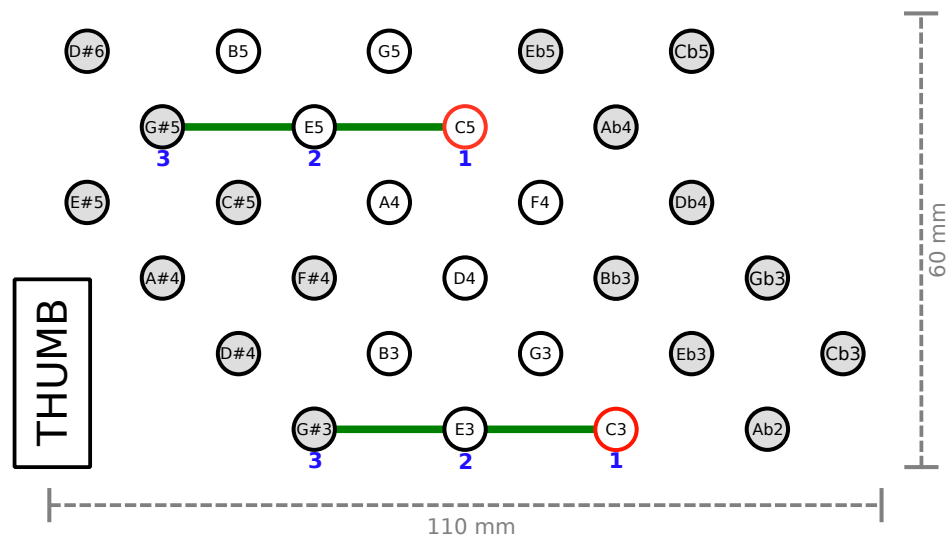

ISO EC C4L STD - AUGMENTED CHORDS

LHS (28 buttons)

ACCIDENTALS
(GRAY)

RHS (28 buttons)

ISO EC C4L STD - DIMINISHED CHORDS

LHS (28 buttons)

ACCIDENTALS
(GRAY)

RHS (28 buttons)